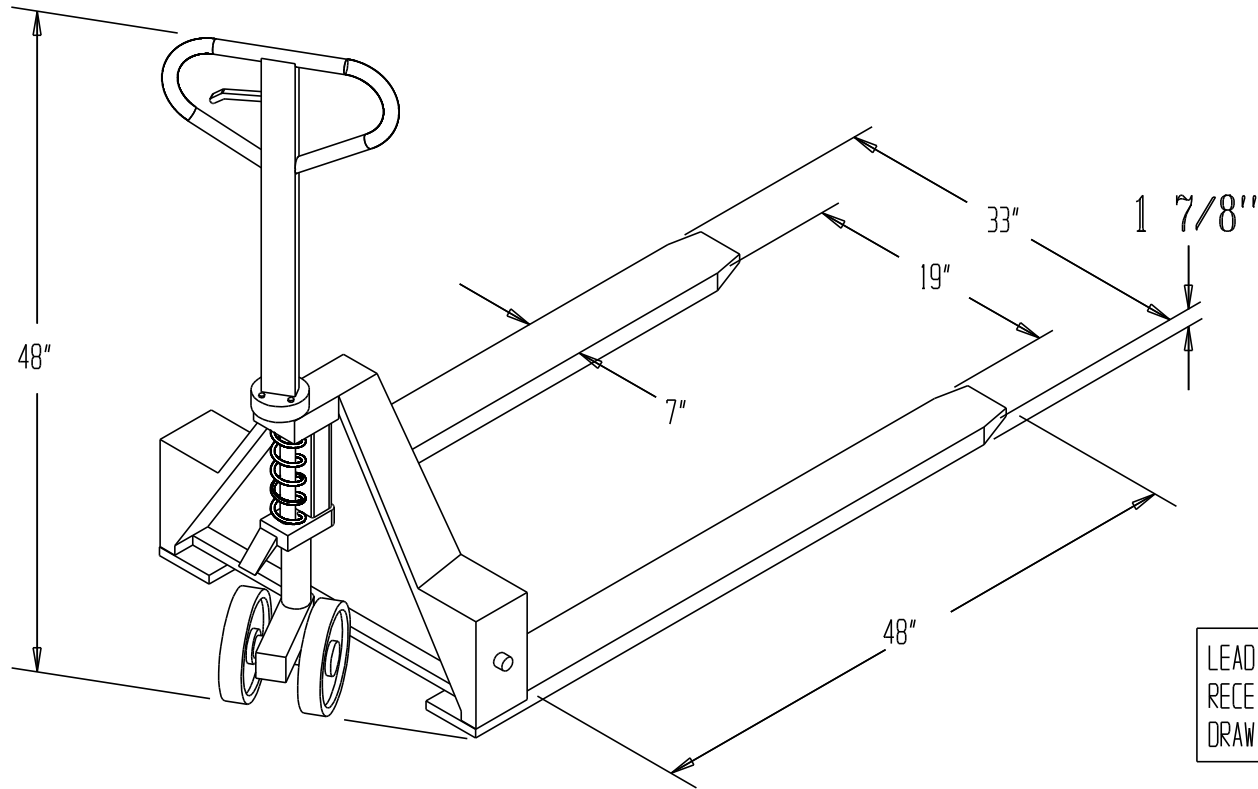

NOTE:
THIS PRODUCT MAY NOT
FIT SOME STANDARD
PALLETS.

MIN LOWERED HT 1 7/8"

PLEASE VERIFY YOUR
MINIMUM HT

LOW PROFILE PALLET TRUCK, PM4-3348-LP

STANDARD FEATURES

MODEL NUMBER: PM4-3348-LP
OVERALL LENGTH OF FORKS IS 48 INCHES
OVERALL WIDTH OF FORKS IS 33 INCHES
I.D. OF FORKS IS 19 INCHES
LOWERED HEIGHT OF 1 7/8 INCHES
RAISED HEIGHT OF 6 INCHES
CAPACITY IS 4,000 LBS.
POLYURETHANE WHEELS